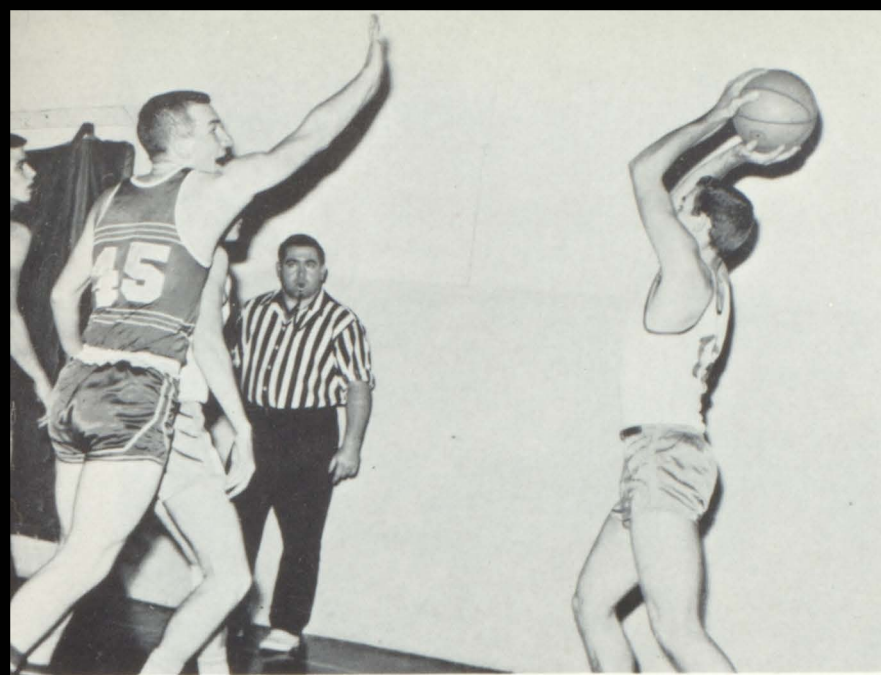

Henke shoots from the corner.